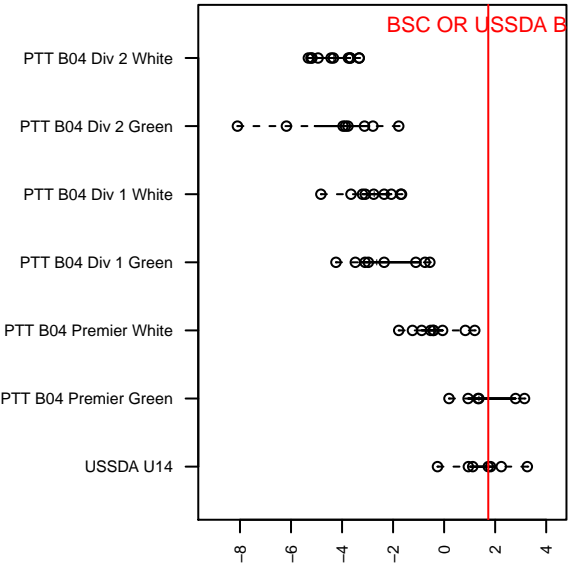

**attack and defense rating
relative to others at age
and all opponents in last 13 months**