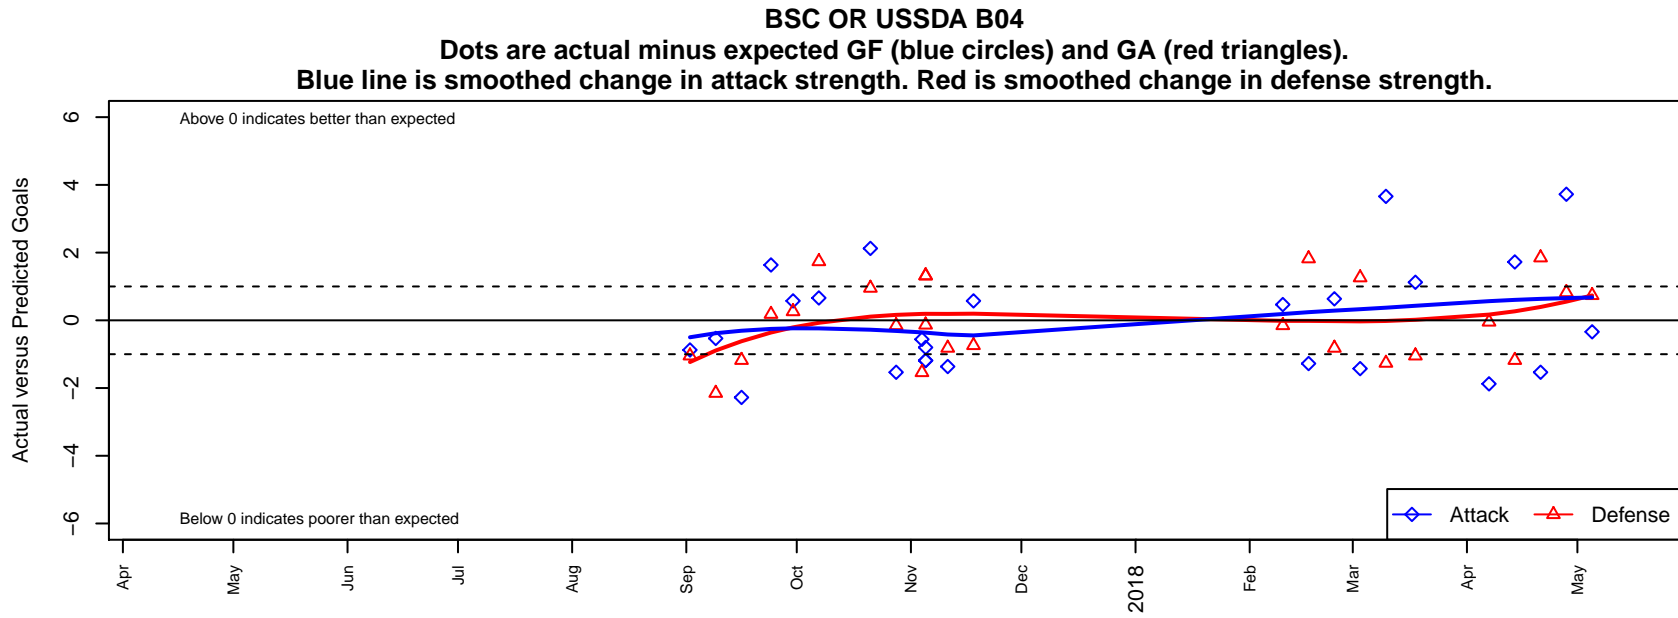

BSC OR USSDA B04

Bridlemile SC Portland
Portland, OR
B04 total strength=1462
attack=14.44 defense=6.81
fall league = USSDA U14

alt names used:
BSC Oregon U-14

Venues played:
2017 USSDA U14

**attack and defense variance (black dot)
relative to other teams
and top 10 in region**